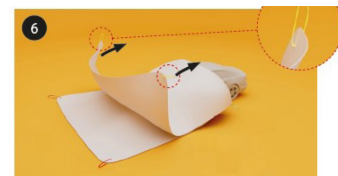

Supplied with instruction manual.

TECHNICAL SPECIFICATIONS

Dimensions : ~ 105x45x25 cm , with handle 134x45x25 cm
Material : coated PVC on both sides
Shelflife : If properly preserved the trolley has a useful life of more than 25 years

INSTRUCTIONS FOR USE

Place the bag with blanket in the front or behind the car.

Open the bag fully and loose the straps around the blanket.

Unfold the blanket in the width, the green loops must be at the top.

Take the green loops for the first part of covering the car lengthwise.

Pull the green loops, the first half of the car is covered.

Take the red or yellow loops (depending on which one is above) for the second step.