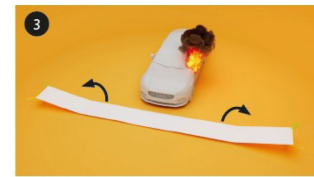

TROLLEY FOR FIRE BLANKET

Code : 2931-30

This trolley is a compact and efficient solution specifically designed to transport the largest fire blankets. Weighing around 40 kg when loaded, is easily maneuverable by a single person, thanks to its durable wheels and internal straps that secure the blanket. The trolley also comes with a Velcro strip, allowing an easy opening and fast access to the fire blanket.

Supplied with instruction manual.

TECHNICAL SPECIFICATIONS

Dimensions : ~ 105x45x25 cm , with handle 134x45x25 cm
Material : coated PVC on both sides
Shelflife : If properly preserved the trolley has a useful life of more than 25 years

INSTRUCTIONS FOR USE

Place the bag with blanket in the front or behind the car.

Open the bag fully and loose the straps around the blanket.

Unfold the blanket in the width, the green loops must be at the top.

Take the green loops for the first part of covering the car lengthwise.

Pull the green loops, the first half of the car is covered.

Take the red or yellow loops (depending on which one is above) for the second step.