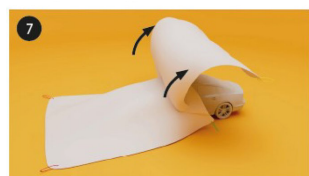

Supplied with instruction manual.

TECHNICAL SPECIFICATIONS

Dimensions : ~ 105x45x25 cm , with handle 134x45x25 cm
Material : coated PVC on both sides
Shelflife : If properly preserved the trolley has a useful life of more than 25 years

INSTRUCTIONS FOR USE

Place the bag with blanket in the front or behind the car.

Open the bag fully and loose the straps around the blanket.

Unfold the blanket in the width, the green loops must be at the top.

Take the green loops for the first part of covering the car lengthwise.

Pull the green loops, the first half of the car is covered.

Take the red or yellow loops (depending on which one is above) for the second step.